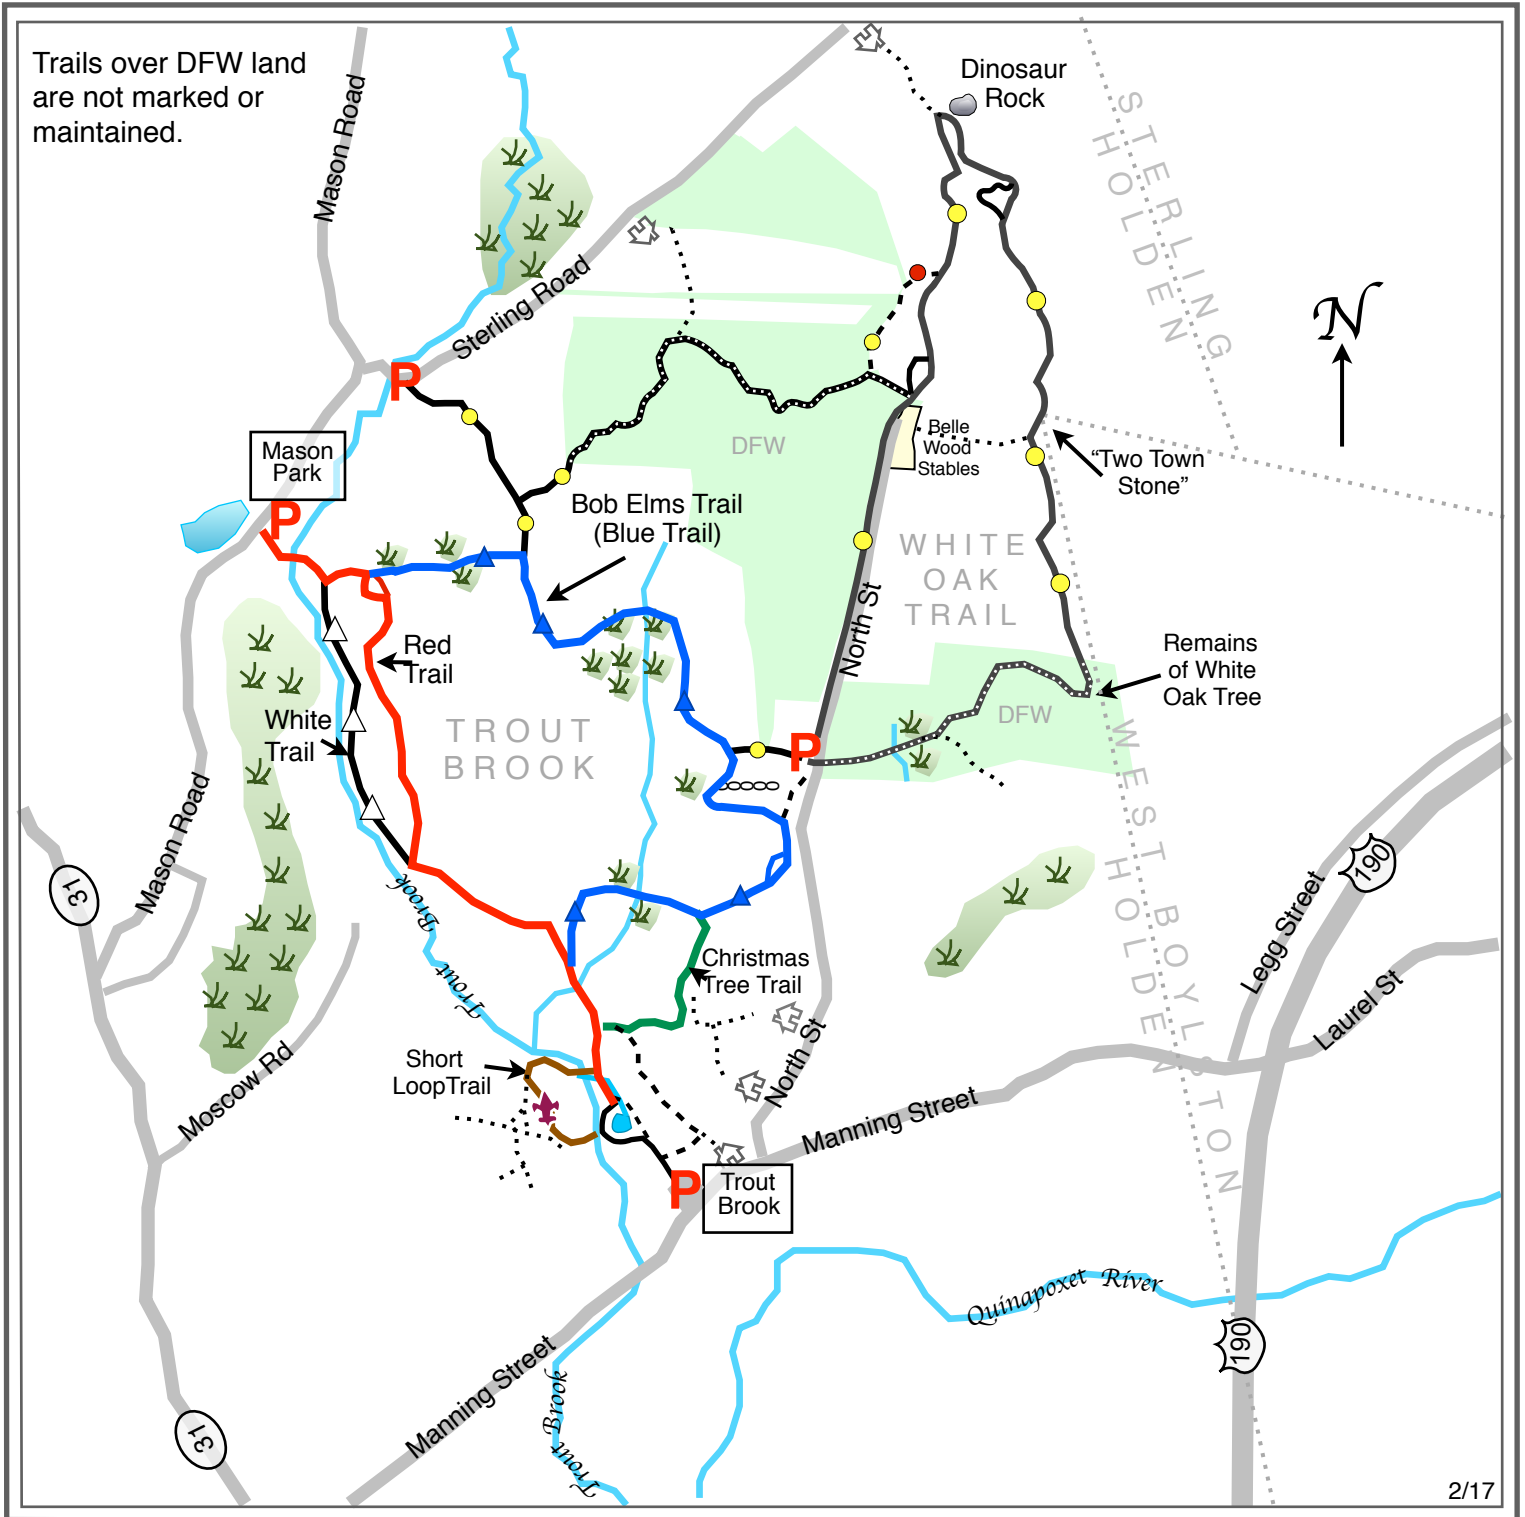

Trout Brook Reservation and White Oak Trail

Holden

Key

- | | | | |
|--|-------------------------------------|--|-----------------------------------|
| | White Oak Trail & connecting trails | | Short Loop Trail & Mushroom Trail |
| | Bob Elms Trail (Blue Trail) | | Alternate paths |
| | Red Trail | | Private paths |
| | White Trail | | Wetlands |
| | Christmas Tree Trail | | Stone Walls |
| | Brook, River, or Ponds | | DFW land |
| | Parking | | |