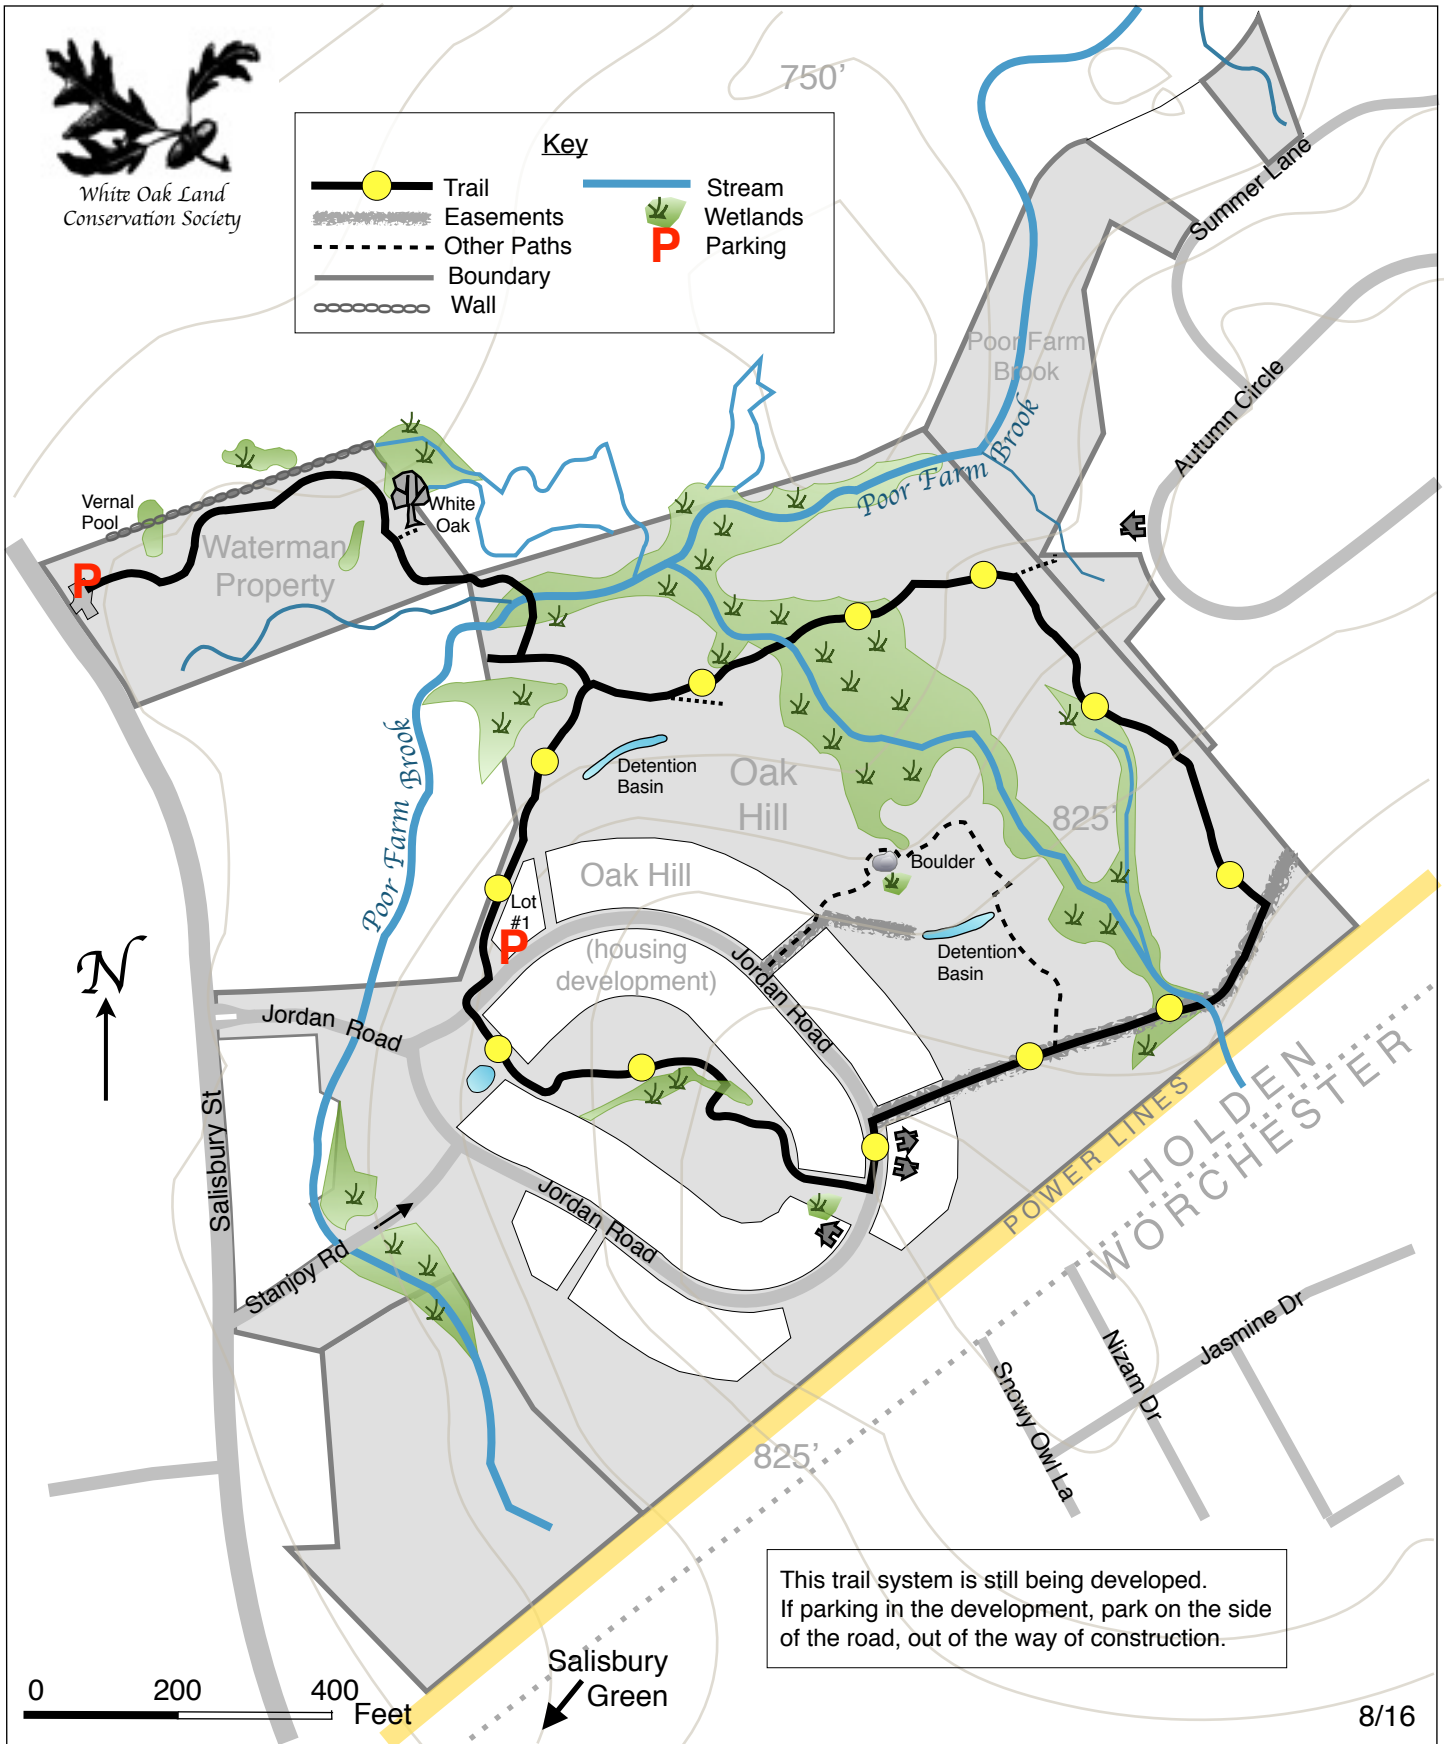

# Oak Hill & Waterman Holden

White Oak Land  
Conservation Society

Key	
	Trail
	Easements
	Other Paths
	Boundary
	Wall
	Stream
	Wetlands
	Parking

This trail system is still being developed.  
If parking in the development, park on the side of the road, out of the way of construction.