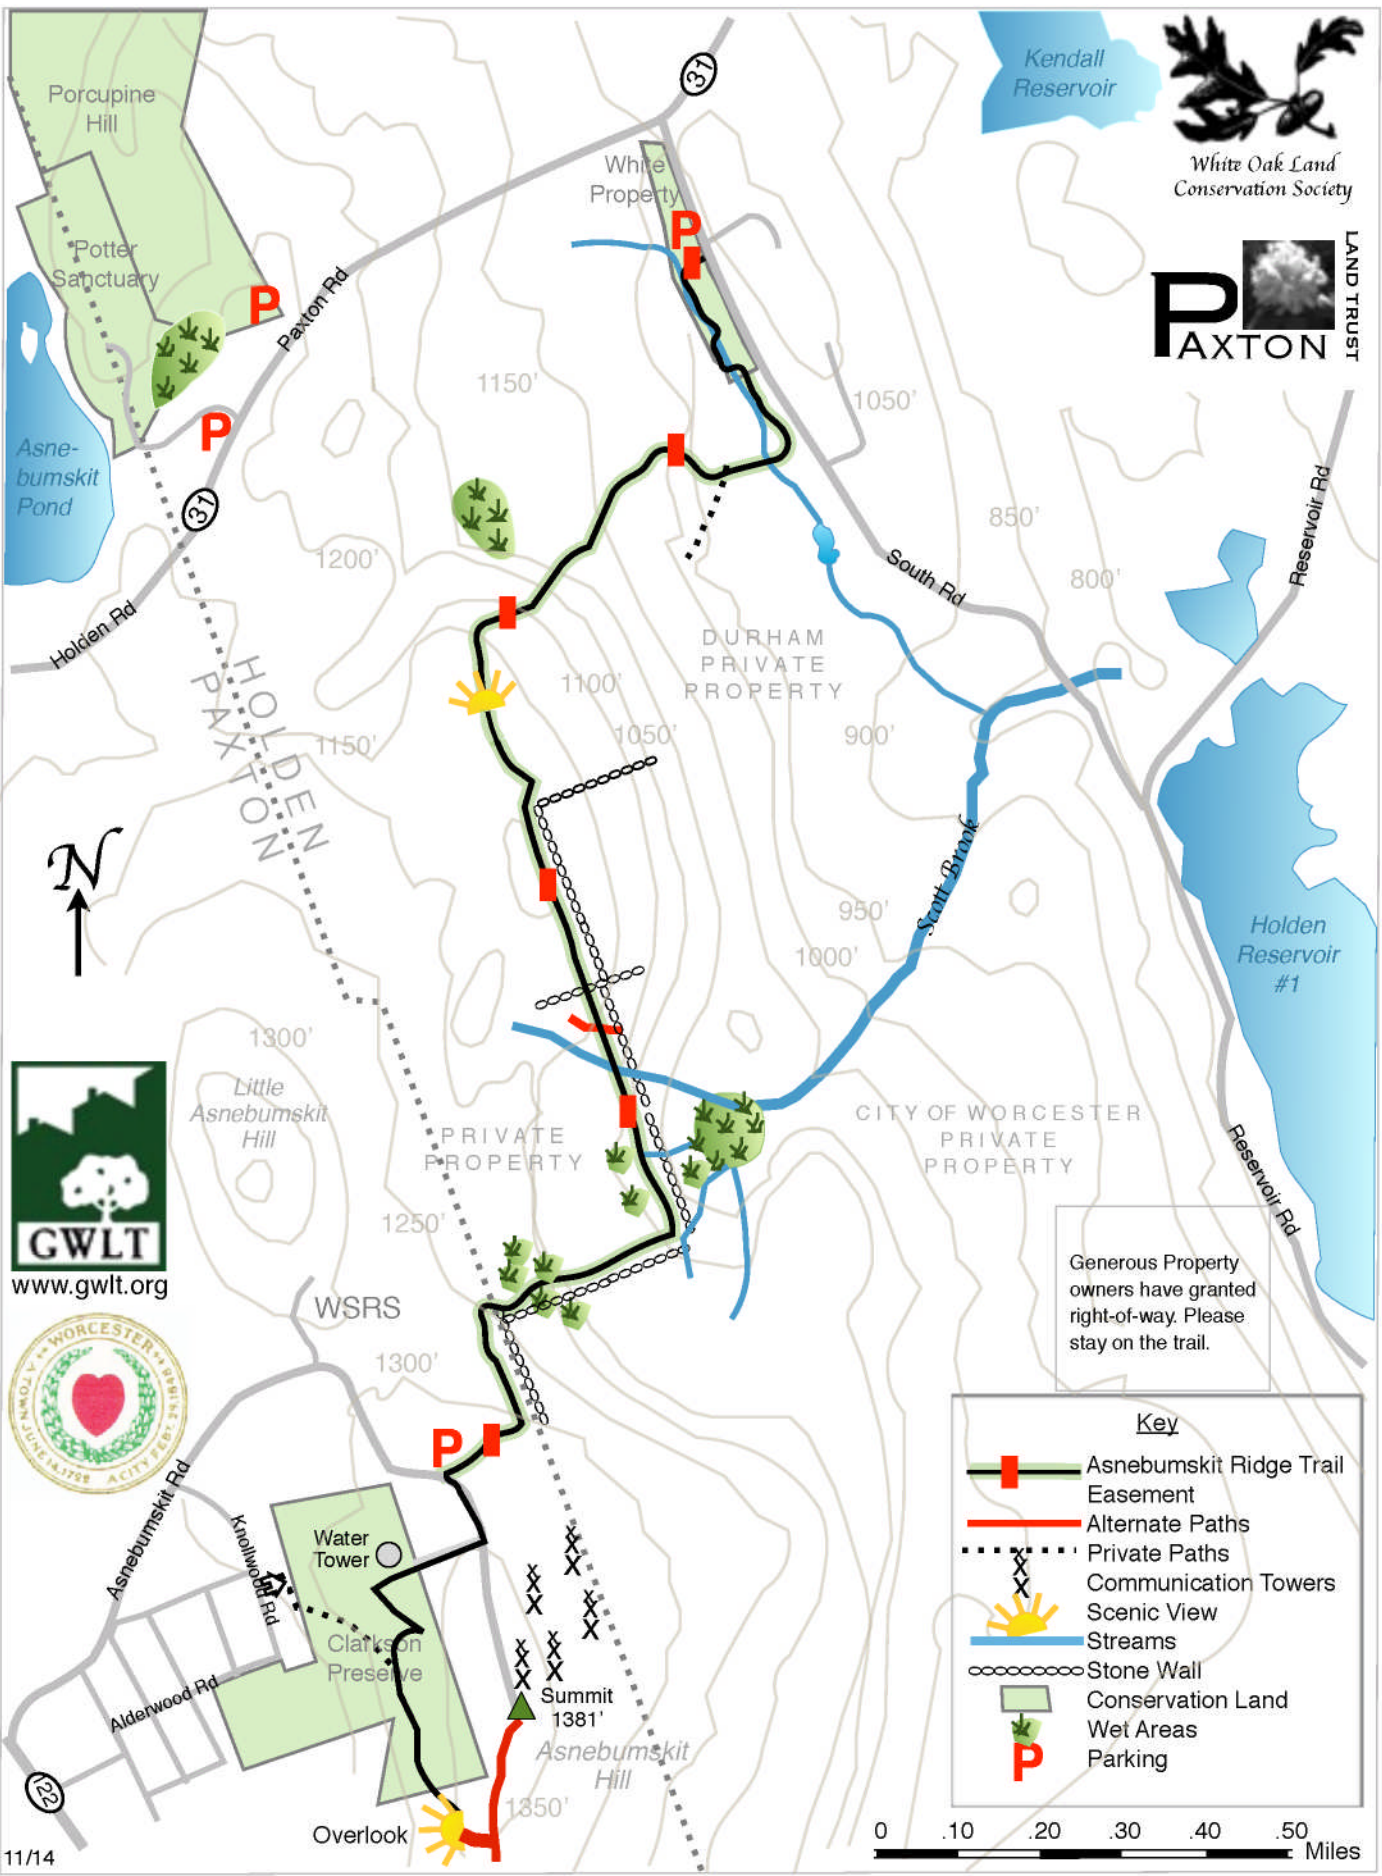

# Asnebumskit Ridge Trail

## Paxton, Holden

Generous Property owners have granted right-of-way. Please stay on the trail.

Key	
	Asnebumskit Ridge Trail
	Easement
	Alternate Paths
	Private Paths
	Communication Towers
	Scenic View
	Streams
	Stone Wall
	Conservation Land
	Wet Areas
	Parking