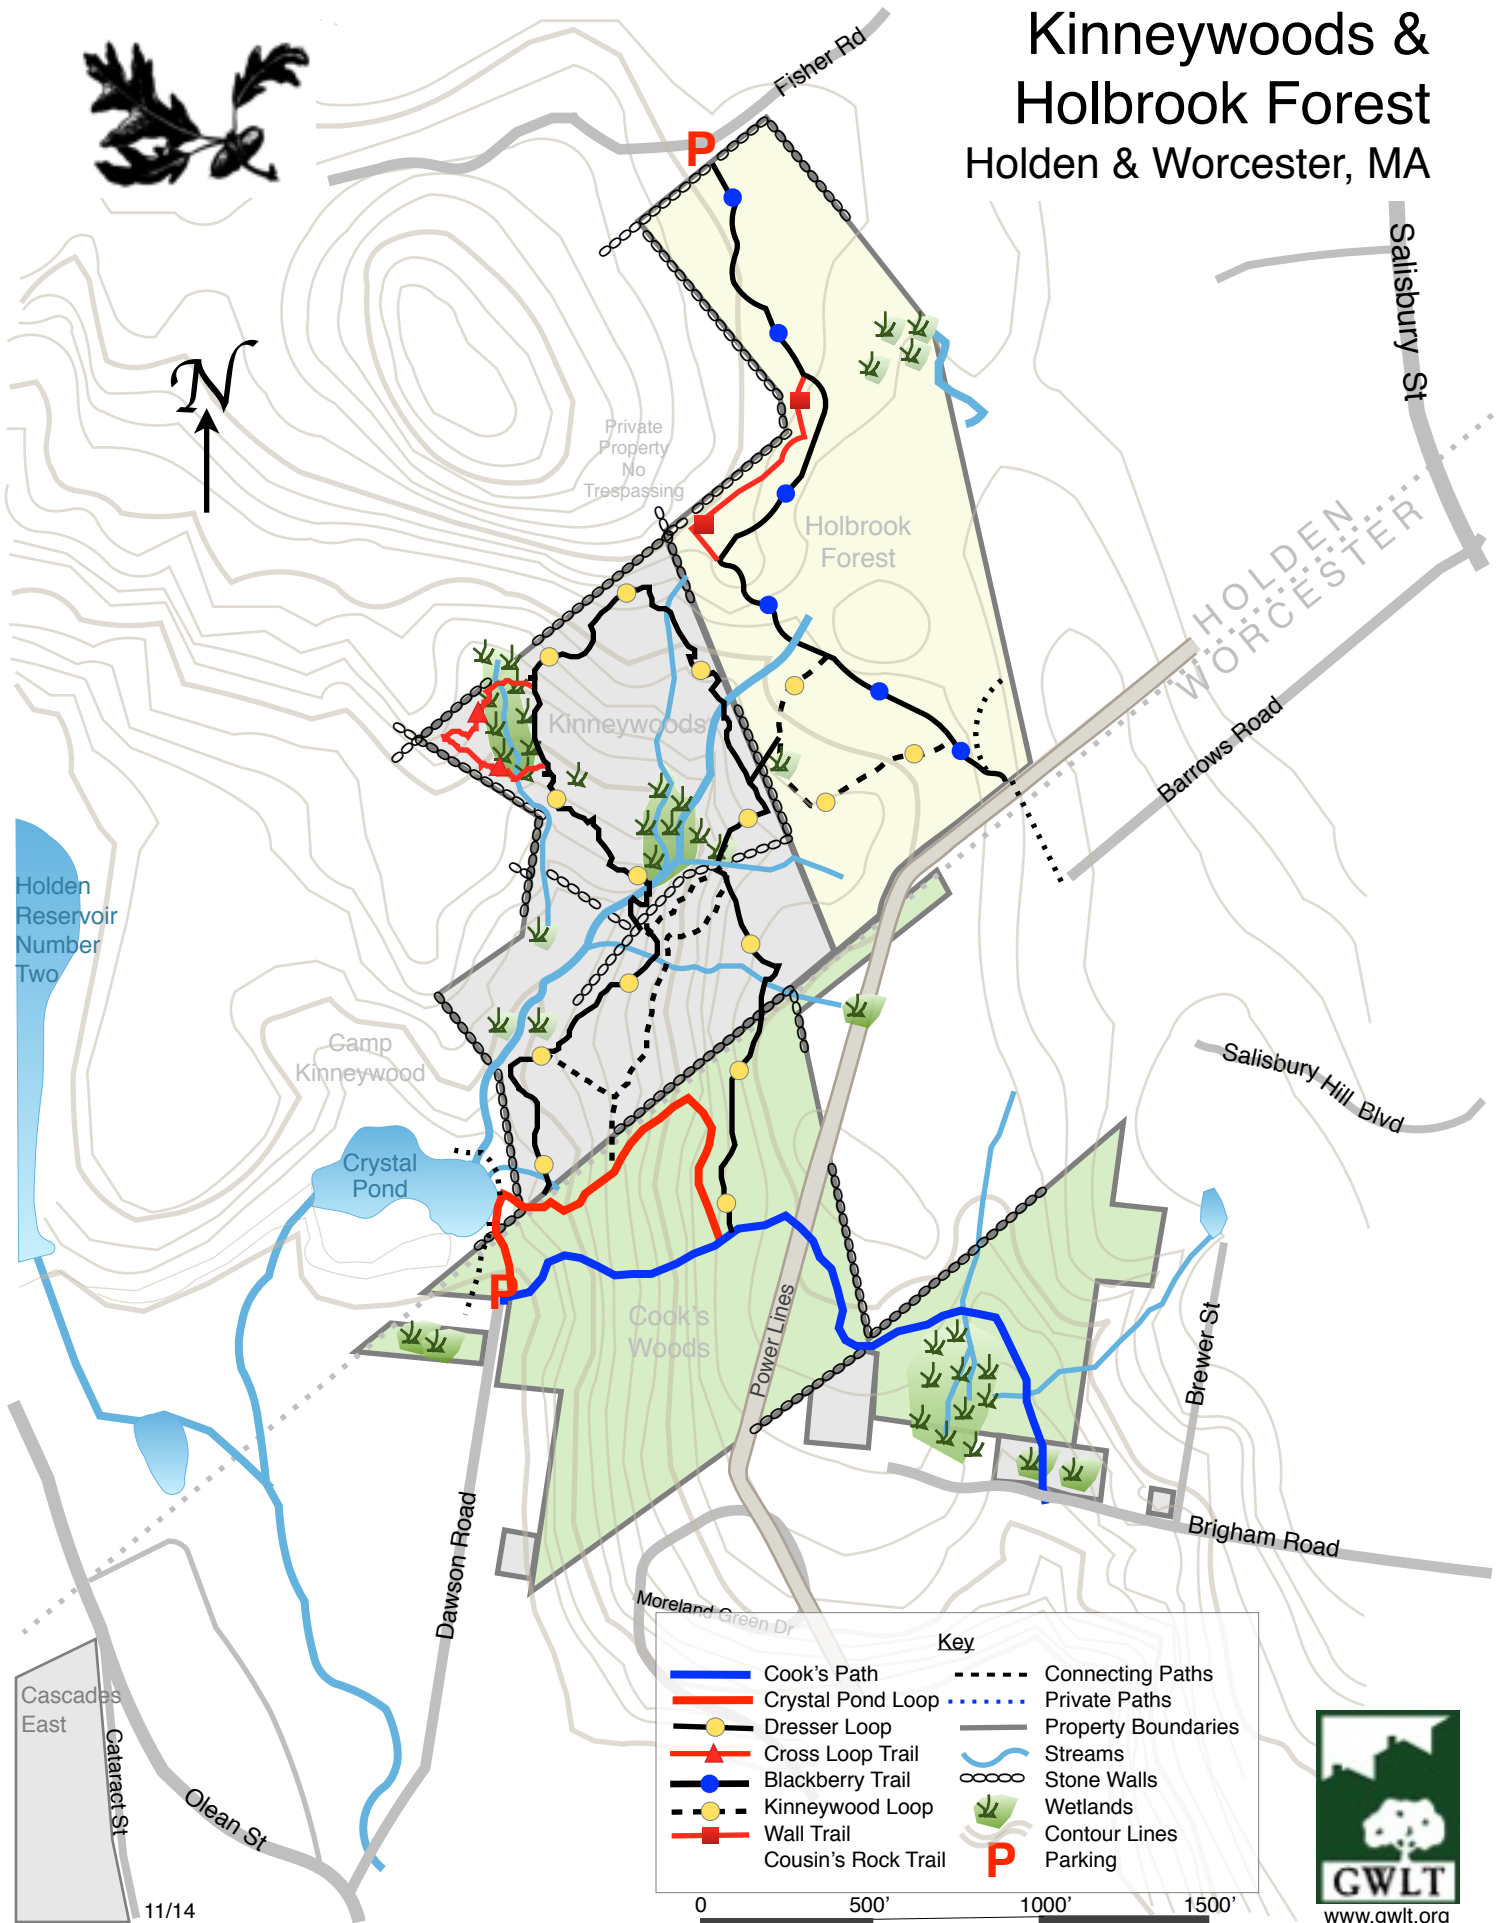

Kinneywoods & Holbrook Forest

Holden & Worcester, MA

Key

Cook's Path	Connecting Paths
Crystal Pond Loop	Private Paths
Dresser Loop	Property Boundaries
Cross Loop Trail	Streams
Blackberry Trail	Stone Walls
Kinneywood Loop	Wetlands
Wall Trail	Contour Lines
Cousin's Rock Trail	Parking